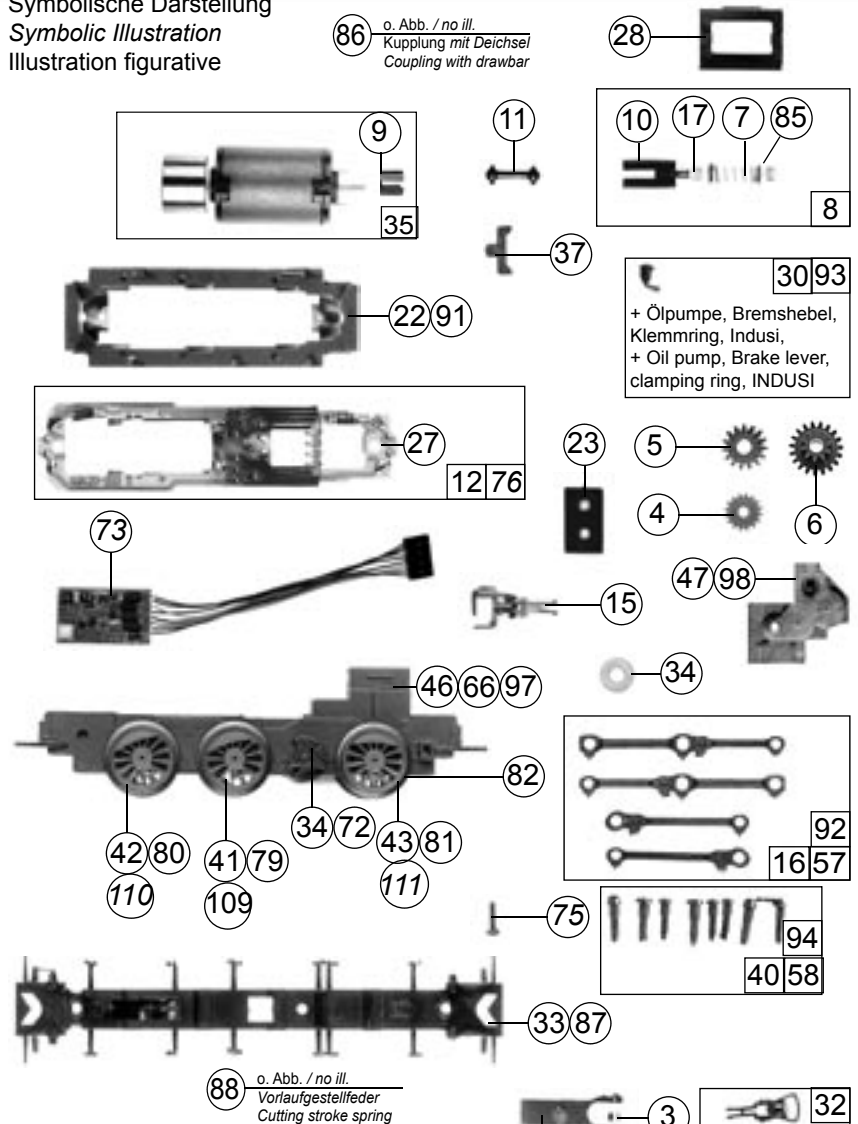

Variant Parts 63389

55	Body shell	114056	30
56	Cabin	113914	30

Variant Parts 43624

57	Connecting rod set	89501	25
58	Parts set	109056	12
59	Interior	109057	11
60	Buffer flat	110350	3
61	Buffer vaulted	110351	3
62	Parts set	110363	10
63	Buffer deal	114063	3
64	Body shell	114064	30
65	Bag with accessories	114065	24
66	Gear set	114066	20
67	Window-/light transm.bar set	114067	20
68	Shunter and light stage set	114068	20
69	Front rail	114069	2
70	Reflector red	114070	2
71	Cabin	114071	41
72	Partset	114072	7

~ AC Wechselstrom/69388

73	Decoder "Motorola" load reg.	10738	---
74	Whisper wiper, short	40064	---
75	Screw M1,6x5	85815	2
76	Printed circuit assembly	87880	52
77	Screw M2x20	108926	2
78	Adhesive tape	112629	2
79	Wheelset, round hole	110367	16
80	Wheelset, square hole	110368	16
81	Wheelset with gear	110369	18

Symbolische Darstellung
Symbolic Illustration
Illustration figurative

Wechselstrom / 69426

82	Traction tyre	85622	19
83	Buffer flat	88606	3
84	Buffer vaulted	88607	3
85	Worm bearing	89747	4
86	Coupling with drawbar	107532	10
87	Brake shoe frame	108539	15
88	Spring	10888	4
89	Coupling chamber	108927	3
90	Interior	109057	11
91	Main frame	113886	30
92	Connecting rod set	113887	25
93	Parts set	113888	15
94	Crank pin set	113889	15
95	Parts set	113890	15
96	Bag with accessories	113896	24
97	Gear set	113897	20
98	Gear cover	113898	15
99	Shunter stage set	113899	15
100	Shunter and light stage set	113900	25
101	Hand rail	113901	15
102	Cabin	113902	41
103	Roof parts set	113903	15
104	Tank port	113904	20
105	Exhaust pipe	113905	20
106	Box cover left	113906	20
107	Box cover right	113907	20
108	Body shell	113908	30
109	Wheelset, round hole	114032	16
110	Wheelset, square hole	114033	16
111	Wheelset with gear	114034	18
112	Front rail	114047	2

Ersatzteile erhalten Sie bei Ihrem Fachhändler, Ihrer Landesvertretung, oder bei:

You can order your Replacement Parts at your local dealer, your country representative, or:

Passez commande des pièces détachées chez votre détaillant, chez le S.A.V. de votre importateur national ou en direct au S.A.V. ROCO:

ROCO Modellspielwaren VertriebsgmbH & Co. Handels KG - Service - Georg-Wrede-Straße 49 D-83395 Freilassing

☎ +49 / (0)86 54 / 47 63 0
Fax: +49 / (0)86 54 / 47 63 50
E-Mail: service@roco-online.de